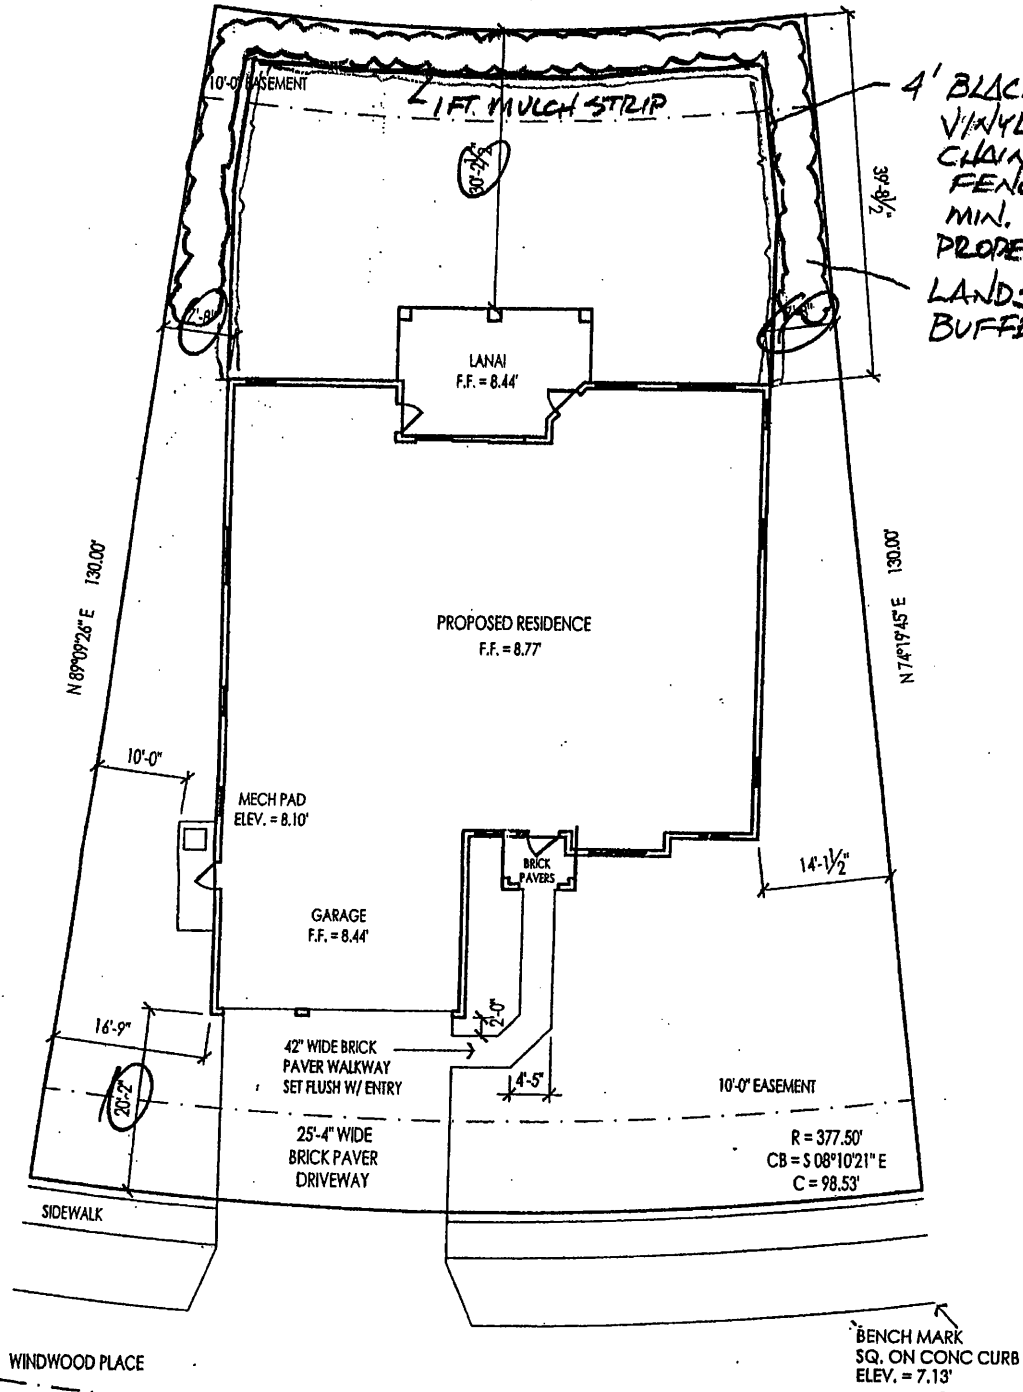

C = 64.78

4' BLACK VINYL CHAIN LINK FENCE MIN. 5' FROM PROPERTY LINE LANDSCAPE BUFFER